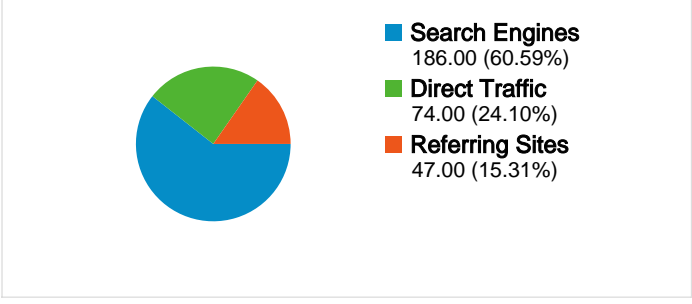

Site Usage

307 Visits	30.94% Bounce Rate
1,975 Page Views	00:03:49 Avg. Time on Site
6.43 Pages/Visit	60.26% % New Visits

Visitors Overview

Map Overlay

Traffic Sources Overview

Content Overview

Pages	Page Views	% Page Views
/organisation/sure-start-	196	9.92%
/	182	9.22%
/join-us-log	102	5.16%
/nearest-centre	62	3.14%
/home	58	2.94%

216 people visited this site

307 Visits

216 Absolute Unique Visitors

1,975 Page Views

6.43 Average Page Views

00:03:49 Time on Site

30.94% Bounce Rate

60.26% New Visits

All traffic sources sent a total of 307 visits

-  **24.10%** Direct Traffic
-  **15.31%** Referring Sites
-  **60.59%** Search Engines

- **Search Engines**
186.00 (60.59%)
- **Direct Traffic**
74.00 (24.10%)
- **Referring Sites**
47.00 (15.31%)

307 visits came from 6 countries/territories

Site Usage

Country/Territory	Visits	Pages/Visit	Avg. Time on Site	% New Visits	Bounce Rate
United Kingdom	291	6.67	00:03:57	58.42%	28.52%
Ireland	10	1.00	00:00:00	100.00%	100.00%
China	2	7.50	00:05:11	100.00%	0.00%
United States	2	2.00	00:00:28	100.00%	50.00%
South Africa	1	5.00	00:10:01	100.00%	0.00%
Hungary	1	1.00	00:00:00	100.00%	100.00%