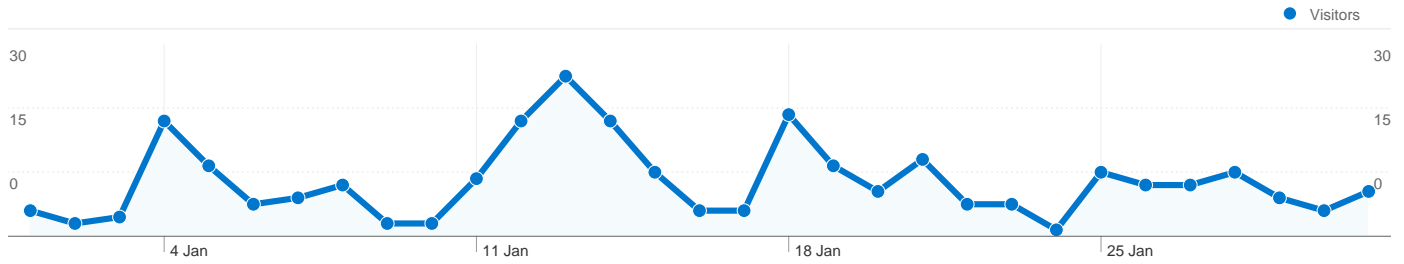

Site Usage

307 Visits	30.94% Bounce Rate
1,975 Page Views	00:03:49 Avg. Time on Site
6.43 Pages/Visit	60.26% % New Visits

Visitors Overview

Map Overlay

Traffic Sources Overview

Content Overview

Pages	Page Views	% Page Views
/organisation/sure-start-	196	9.92%
/	182	9.22%
/join-us-log	102	5.16%
/nearest-centre	62	3.14%
/home	58	2.94%

216 people visited this site

307 Visits

216 Absolute Unique Visitors

1,975 Page Views

6.43 Average Page Views

00:03:49 Time on Site

30.94% Bounce Rate

60.26% New Visits

307 visits came from 6 countries/territories

Site Usage

Country/Territory	Visits	Pages/Visit	Avg. Time on Site	% New Visits	Bounce Rate
United Kingdom	291	6.67	00:03:57	58.42%	28.52%
Ireland	10	1.00	00:00:00	100.00%	100.00%
China	2	7.50	00:05:11	100.00%	0.00%
United States	2	2.00	00:00:28	100.00%	50.00%
South Africa	1	5.00	00:10:01	100.00%	0.00%
Hungary	1	1.00	00:00:00	100.00%	100.00%

1 - 6 of 6

Pages on this site were viewed a total of 1,975 times

1,975 Page Views

1,231 Unique Views

30.94% Bounce Rate

Top Content

Pages	Page Views	% Page Views
/organisation/sure-start-childrens-centre	196	9.92%
/	182	9.22%
/join-us-log	102	5.16%
/nearest-centre	62	3.14%
/home	58	2.94%