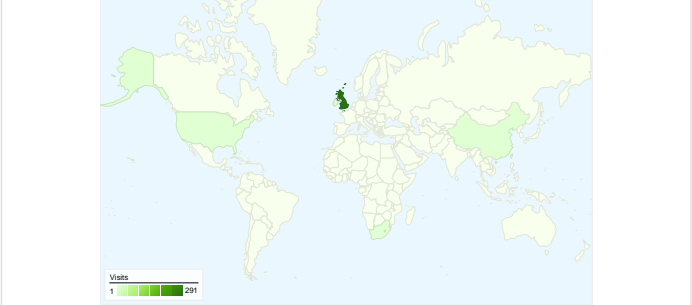

Site Usage

307 Visits	30.94% Bounce Rate
1,975 Page Views	00:03:49 Avg. Time on Site
6.43 Pages/Visit	60.26% % New Visits

Visitors Overview

Map Overlay

Traffic Sources Overview

Content Overview

Pages	Page Views	% Page Views
/organisation/sure-start-	196	9.92%
/	182	9.22%
/join-us-log	102	5.16%
/nearest-centre	62	3.14%
/home	58	2.94%

216 people visited this site

307 Visits

216 Absolute Unique Visitors

1,975 Page Views

6.43 Average Page Views

00:03:49 Time on Site

30.94% Bounce Rate

60.26% New Visits

All traffic sources sent a total of 307 visits

-  **24.10%** Direct Traffic
-  **15.31%** Referring Sites
-  **60.59%** Search Engines

- **Search Engines**
186.00 (60.59%)
- **Direct Traffic**
74.00 (24.10%)
- **Referring Sites**
47.00 (15.31%)

307 visits came from 6 countries/territories

Site Usage

Country/Territory	Visits	Pages/Visit	Avg. Time on Site	% New Visits	Bounce Rate
United Kingdom	291	6.67	00:03:57	58.42%	28.52%
Ireland	10	1.00	00:00:00	100.00%	100.00%
China	2	7.50	00:05:11	100.00%	0.00%
United States	2	2.00	00:00:28	100.00%	50.00%
South Africa	1	5.00	00:10:01	100.00%	0.00%
Hungary	1	1.00	00:00:00	100.00%	100.00%