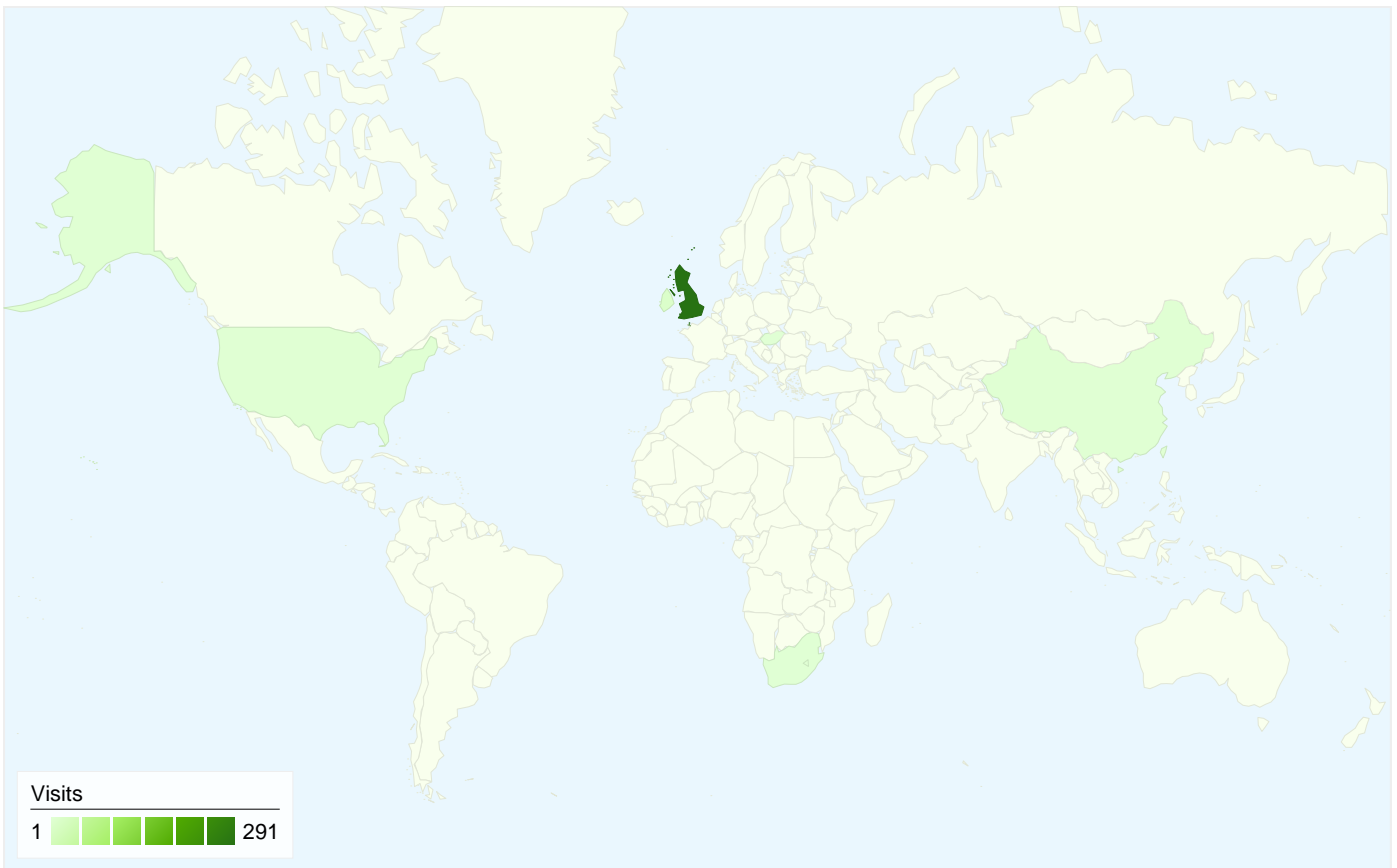

216 people visited this site

307 Visits

216 Absolute Unique Visitors

1,975 Page Views

6.43 Average Page Views

00:03:49 Time on Site

30.94% Bounce Rate

60.26% New Visits

All traffic sources sent a total of 307 visits

-  **24.10%** Direct Traffic
-  **15.31%** Referring Sites
-  **60.59%** Search Engines

- **Search Engines**
186.00 (60.59%)
- **Direct Traffic**
74.00 (24.10%)
- **Referring Sites**
47.00 (15.31%)

Top Traffic Sources

Sources	Visits	% visits
google (organic)	176	57.33%
(direct) ((none))	74	24.10%
sloughworkingbetter.com	24	7.82%
swb.oxfordinspire.co.uk	8	2.61%
bing (organic)	7	2.28%

Keywords	Visits	% visits
bnllcp	29	15.59%
berkshire neighbourhood	7	3.76%
sure start newbury	4	2.15%
www.berkshireneighbourhood	4	2.15%
reading chess club	3	1.61%

307 visits came from 6 countries/territories

Site Usage

Country/Territory	Visits	Pages/Visit	Avg. Time on Site	% New Visits	Bounce Rate
United Kingdom	291	6.67	00:03:57	58.42%	28.52%
Ireland	10	1.00	00:00:00	100.00%	100.00%
China	2	7.50	00:05:11	100.00%	0.00%
United States	2	2.00	00:00:28	100.00%	50.00%
South Africa	1	5.00	00:10:01	100.00%	0.00%
Hungary	1	1.00	00:00:00	100.00%	100.00%