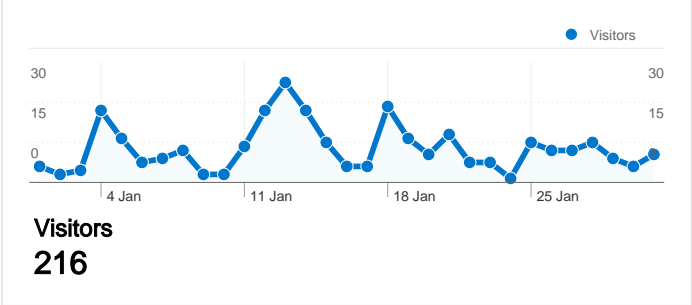

Site Usage

307 Visits	30.94% Bounce Rate
1,975 Page Views	00:03:49 Avg. Time on Site
6.43 Pages/Visit	60.26% % New Visits

Visitors Overview

Map Overlay

Traffic Sources Overview

Content Overview

Pages	Page Views	% Page Views
/organisation/sure-start-	196	9.92%
/	182	9.22%
/join-us-log	102	5.16%
/nearest-centre	62	3.14%
/home	58	2.94%

216 people visited this site

307 Visits

216 Absolute Unique Visitors

1,975 Page Views

6.43 Average Page Views

00:03:49 Time on Site

30.94% Bounce Rate

60.26% New Visits

307 visits came from 6 countries/territories

Site Usage

Country/Territory	Visits	Pages/Visit	Avg. Time on Site	% New Visits	Bounce Rate
United Kingdom	291	6.67	00:03:57	58.42%	28.52%
Ireland	10	1.00	00:00:00	100.00%	100.00%
China	2	7.50	00:05:11	100.00%	0.00%
United States	2	2.00	00:00:28	100.00%	50.00%
South Africa	1	5.00	00:10:01	100.00%	0.00%
Hungary	1	1.00	00:00:00	100.00%	100.00%

1 - 6 of 6

Pages on this site were viewed a total of 1,975 times

1,975 Page Views

1,231 Unique Views

30.94% Bounce Rate

Top Content

Pages	Page Views	% Page Views
/organisation/sure-start-childrens-centre	196	9.92%
/	182	9.22%
/join-us-log	102	5.16%
/nearest-centre	62	3.14%
/home	58	2.94%