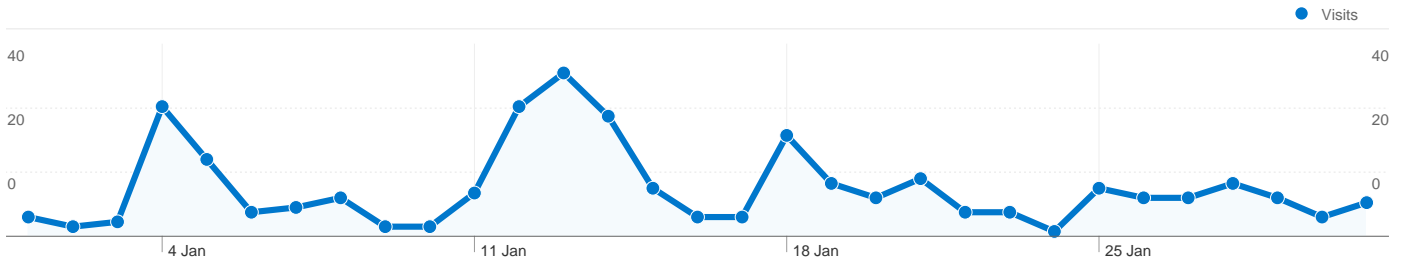

All traffic sources sent a total of 307 visits

- **24.10%** Direct Traffic
- **15.31%** Referring Sites
- **60.59%** Search Engines

- **Search Engines**
  186.00 (60.59%)
- **Direct Traffic**
  74.00 (24.10%)
- **Referring Sites**
  47.00 (15.31%)

Top Traffic Sources

Sources	Visits	% visits
google (organic)	176	57.33%
(direct) ((none))	74	24.10%
sloughworkingbetter.com	24	7.82%
swb.oxfordinspire.co.uk	8	2.61%
bing (organic)	7	2.28%

Keywords	Visits	% visits
bnllcp	29	15.59%
berkshire neighbourhood	7	3.76%
sure start newbury	4	2.15%
www.berkshireneighbourhood	4	2.15%
reading chess club	3	1.61%