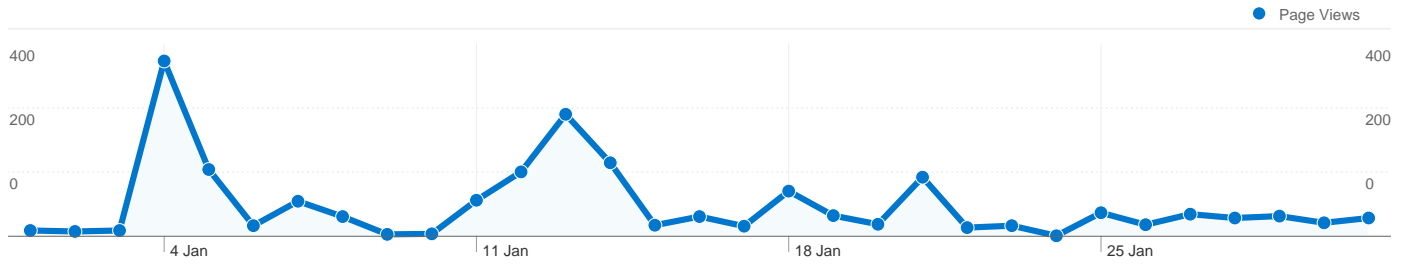

216 people visited this site

307 Visits

216 Absolute Unique Visitors

1,975 Page Views

6.43 Average Page Views

00:03:49 Time on Site

30.94% Bounce Rate

60.26% New Visits

Top Traffic Sources

Sources	Visits	% visits
google (organic)	176	57.33%
(direct) ((none))	74	24.10%
sloughworkingbetter.com	24	7.82%
swb.oxfordinspire.co.uk	8	2.61%
bing (organic)	7	2.28%

Keywords	Visits	% visits
bnllcp	29	15.59%
berkshire neighbourhood	7	3.76%
sure start newbury	4	2.15%
www.berkshireneighbourhood	4	2.15%
reading chess club	3	1.61%

307 visits came from 6 countries/territories

Site Usage

Country/Territory	Visits	Pages/Visit	Avg. Time on Site	% New Visits	Bounce Rate
United Kingdom	291	6.67	00:03:57	58.42%	28.52%
Ireland	10	1.00	00:00:00	100.00%	100.00%
China	2	7.50	00:05:11	100.00%	0.00%
United States	2	2.00	00:00:28	100.00%	50.00%
South Africa	1	5.00	00:10:01	100.00%	0.00%
Hungary	1	1.00	00:00:00	100.00%	100.00%

1 - 6 of 6

Pages on this site were viewed a total of 1,975 times

1,975 Page Views

1,231 Unique Views

30.94% Bounce Rate

Top Content

Pages	Page Views	% Page Views
/organisation/sure-start-childrens-centre	196	9.92%
/	182	9.22%
/join-us-log	102	5.16%
/nearest-centre	62	3.14%
/home	58	2.94%