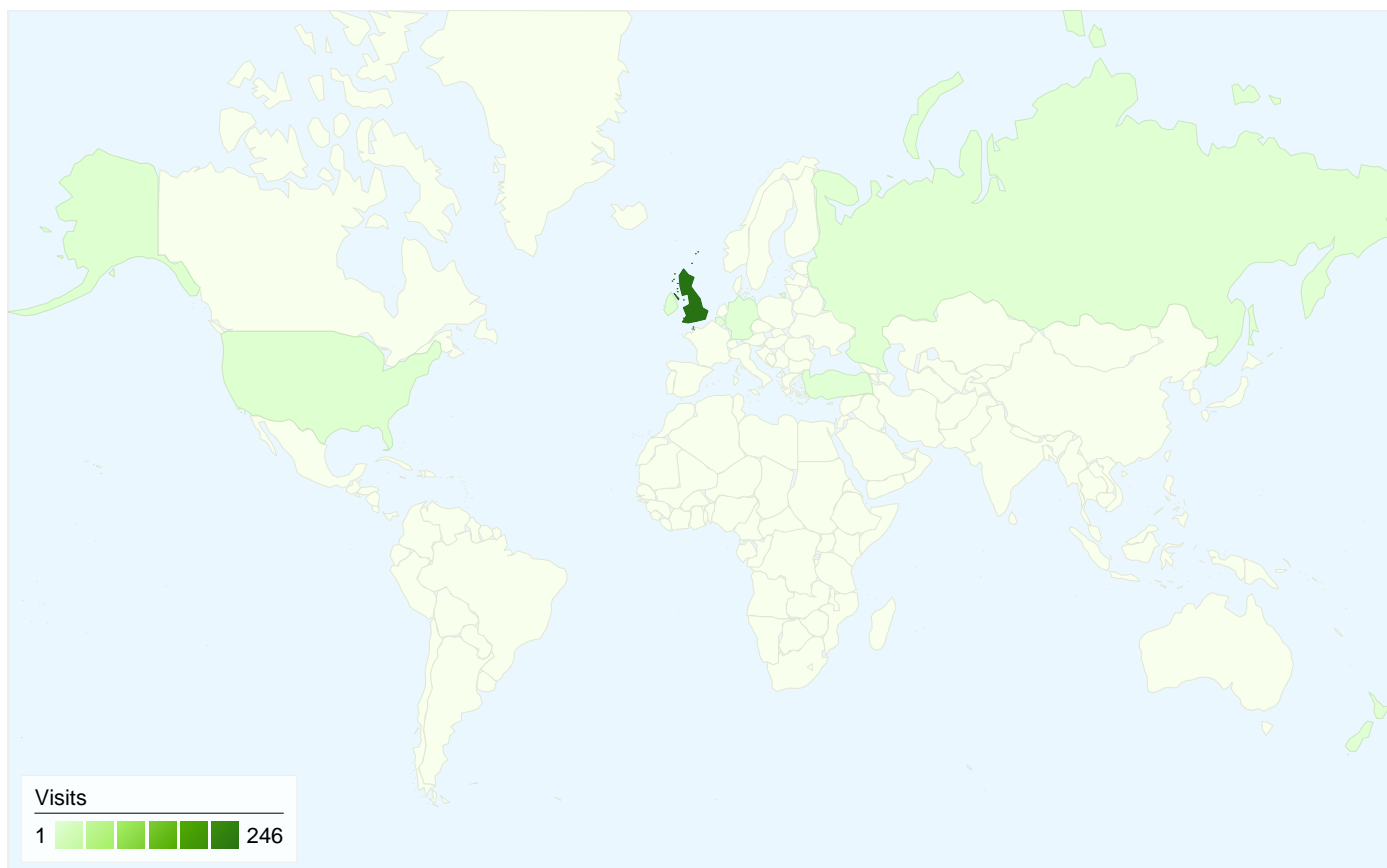

Site Usage

264 Visits
34.85% Bounce Rate
1,849 Page Views
00:04:29 Avg. Time on Site
7.00 Pages/Visit
52.65% % New Visits

Visitors Overview

Map Overlay world

Traffic Sources Overview

Content Overview

Pages	Page Views	% Page Views
/	181	9.79%
/organisation/sure-start-	85	4.60%
/join-us-log	76	4.11%
/nearest-centre	63	3.41%
/user	52	2.81%

167 people visited this site

264 Visits

167 Absolute Unique Visitors

1,849 Page Views

7.00 Average Page Views

00:04:29 Time on Site

34.85% Bounce Rate

52.65% New Visits

All traffic sources sent a total of 264 visits

-  26.89% Direct Traffic
-  17.80% Referring Sites
-  55.30% Search Engines

- Search Engines
146.00 (55.30%)
- Direct Traffic
71.00 (26.89%)
- Referring Sites
47.00 (17.80%)

264 visits came from 9 countries/territories

Site Usage

Country/Territory	Visits	Pages/Visit	Avg. Time on Site	% New Visits	Bounce Rate
United Kingdom	246	7.39	00:04:48	50.00%	32.52%
United States	5	2.60	00:00:13	40.00%	20.00%
Ireland	5	1.00	00:00:00	100.00%	100.00%
New Zealand	2	1.50	00:00:16	100.00%	50.00%
Russia	2	1.00	00:00:00	100.00%	100.00%
Turkey	1	1.00	00:00:00	100.00%	100.00%
Belgium	1	1.00	00:00:00	100.00%	100.00%
(not set)	1	1.00	00:00:00	100.00%	100.00%
Germany	1	6.00	00:01:32	100.00%	0.00%