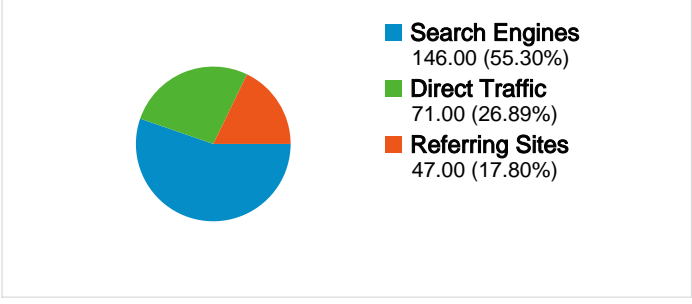

Site Usage

264 Visits
34.85% Bounce Rate
1,849 Page Views
00:04:29 Avg. Time on Site
7.00 Pages/Visit
52.65% % New Visits

Visitors Overview

Map Overlay world

Traffic Sources Overview

Content Overview

Pages	Page Views	% Page Views
/	181	9.79%
/organisation/sure-start-	85	4.60%
/join-us-log	76	4.11%
/nearest-centre	63	3.41%
/user	52	2.81%

167 people visited this site

264 Visits

167 Absolute Unique Visitors

1,849 Page Views

7.00 Average Page Views

00:04:29 Time on Site

34.85% Bounce Rate

52.65% New Visits

264 visits came from 9 countries/territories

Site Usage

Country/Territory	Visits	Pages/Visit	Avg. Time on Site	% New Visits	Bounce Rate
United Kingdom	246	7.39	00:04:48	50.00%	32.52%
United States	5	2.60	00:00:13	40.00%	20.00%
Ireland	5	1.00	00:00:00	100.00%	100.00%
New Zealand	2	1.50	00:00:16	100.00%	50.00%
Russia	2	1.00	00:00:00	100.00%	100.00%
Turkey	1	1.00	00:00:00	100.00%	100.00%
Belgium	1	1.00	00:00:00	100.00%	100.00%
(not set)	1	1.00	00:00:00	100.00%	100.00%
Germany	1	6.00	00:01:32	100.00%	0.00%

1 - 9 of 9

Pages on this site were viewed a total of 1,849 times

 1,849 Page Views

 1,210 Unique Views

 34.85% Bounce Rate

Top Content

Pages	Page Views	% Page Views
/	181	9.79%
/organisation/sure-start-childrens-centre	85	4.60%
/join-us-log	76	4.11%
/nearest-centre	63	3.41%
/user	52	2.81%