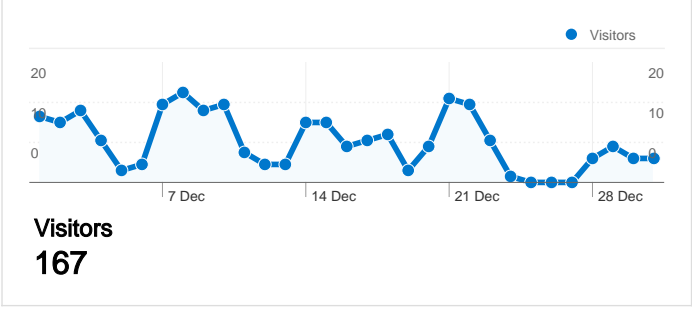

Site Usage

264 Visits
34.85% Bounce Rate
1,849 Page Views
00:04:29 Avg. Time on Site
7.00 Pages/Visit
52.65% % New Visits

Visitors Overview

Map Overlay world

Traffic Sources Overview

Content Overview

Pages	Page Views	% Page Views
/	181	9.79%
/organisation/sure-start-	85	4.60%
/join-us-log	76	4.11%
/nearest-centre	63	3.41%
/user	52	2.81%

167 people visited this site

264 Visits

167 Absolute Unique Visitors

1,849 Page Views

7.00 Average Page Views

00:04:29 Time on Site

34.85% Bounce Rate

52.65% New Visits

264 visits came from 9 countries/territories

Site Usage

Country/Territory	Visits	Pages/Visit	Avg. Time on Site	% New Visits	Bounce Rate
United Kingdom	246	7.39	00:04:48	50.00%	32.52%
United States	5	2.60	00:00:13	40.00%	20.00%
Ireland	5	1.00	00:00:00	100.00%	100.00%
New Zealand	2	1.50	00:00:16	100.00%	50.00%
Russia	2	1.00	00:00:00	100.00%	100.00%
Turkey	1	1.00	00:00:00	100.00%	100.00%
Belgium	1	1.00	00:00:00	100.00%	100.00%
(not set)	1	1.00	00:00:00	100.00%	100.00%
Germany	1	6.00	00:01:32	100.00%	0.00%

1 - 9 of 9

Pages on this site were viewed a total of 1,849 times

 1,849 Page Views

 1,210 Unique Views

 34.85% Bounce Rate

Top Content

Pages	Page Views	% Page Views
/	181	9.79%
/organisation/sure-start-childrens-centre	85	4.60%
/join-us-log	76	4.11%
/nearest-centre	63	3.41%
/user	52	2.81%