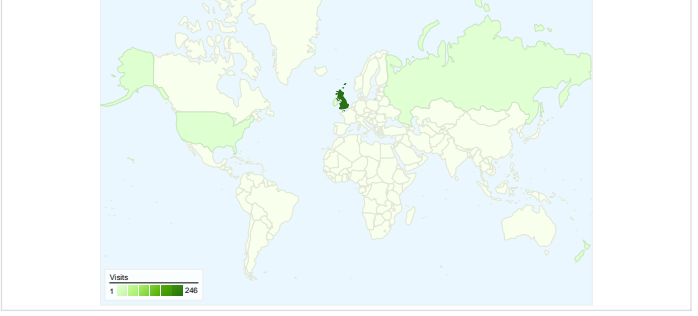

Site Usage

264 Visits
34.85% Bounce Rate
1,849 Page Views
00:04:29 Avg. Time on Site
7.00 Pages/Visit
52.65% % New Visits

Visitors Overview

Map Overlay world

Traffic Sources Overview

Content Overview

Pages	Page Views	% Page Views
/	181	9.79%
/organisation/sure-start-	85	4.60%
/join-us-log	76	4.11%
/nearest-centre	63	3.41%
/user	52	2.81%

167 people visited this site

264 Visits

167 Absolute Unique Visitors

1,849 Page Views

7.00 Average Page Views

00:04:29 Time on Site

34.85% Bounce Rate

52.65% New Visits

All traffic sources sent a total of 264 visits

-  26.89% Direct Traffic
-  17.80% Referring Sites
-  55.30% Search Engines

- Search Engines
146.00 (55.30%)
- Direct Traffic
71.00 (26.89%)
- Referring Sites
47.00 (17.80%)

264 visits came from 9 countries/territories

Site Usage

Country/Territory	Visits	Pages/Visit	Avg. Time on Site	% New Visits	Bounce Rate
United Kingdom	246	7.39	00:04:48	50.00%	32.52%
United States	5	2.60	00:00:13	40.00%	20.00%
Ireland	5	1.00	00:00:00	100.00%	100.00%
New Zealand	2	1.50	00:00:16	100.00%	50.00%
Russia	2	1.00	00:00:00	100.00%	100.00%
Turkey	1	1.00	00:00:00	100.00%	100.00%
Belgium	1	1.00	00:00:00	100.00%	100.00%
(not set)	1	1.00	00:00:00	100.00%	100.00%
Germany	1	6.00	00:01:32	100.00%	0.00%