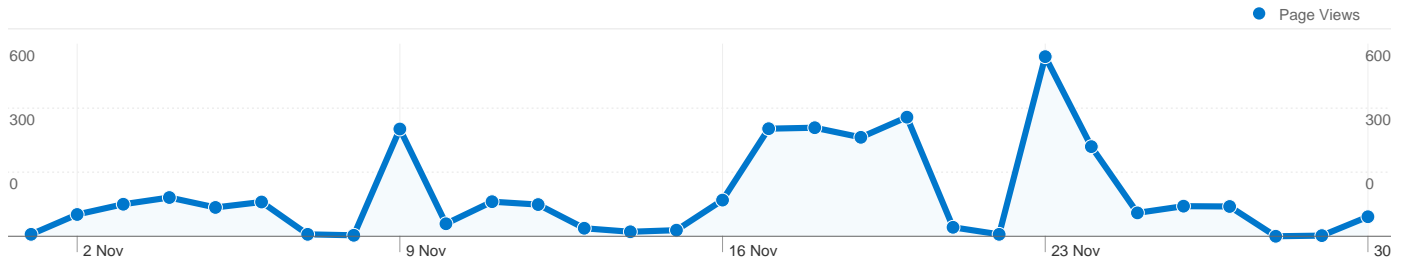

Keywords	Visits	% visits
bnlcp	49	20.68%
berkshire neighbourhood	5	2.11%
bracknell mencap	5	2.11%
sure start berkshire	5	2.11%
mencap bracknell	3	1.27%

416 visits came from 8 countries/territories

Site Usage

Country/Territory	Visits	Pages/Visit	Avg. Time on Site	% New Visits	Bounce Rate
United Kingdom	401	9.44	00:07:41	51.37%	31.42%
Ireland	6	1.00	00:00:00	100.00%	100.00%
United States	4	2.50	00:00:18	50.00%	50.00%
(not set)	1	1.00	00:00:00	100.00%	100.00%
Serbia	1	1.00	00:00:00	100.00%	100.00%
Germany	1	1.00	00:00:00	100.00%	100.00%
France	1	1.00	00:00:00	100.00%	100.00%
Poland	1	2.00	00:00:17	100.00%	0.00%

1 - 8 of 8

Pages on this site were viewed a total of 3,807 times

 **3,807** Page Views

 **2,514** Unique Views

 **33.17%** Bounce Rate

Top Content

Pages	Page Views	% Page Views
/nearest-centre	267	7.01%
/	209	5.49%
/organisation/sure-start-childrens-centre	146	3.84%
/news	65	1.71%
/node/add	65	1.71%