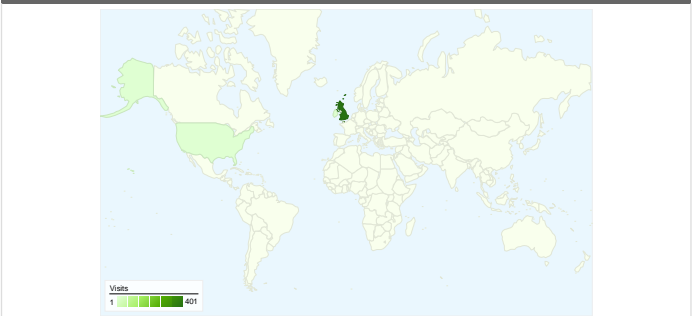

Site Usage

416 Visits

33.17% Bounce Rate

3,807 Page Views

00:07:25 Avg. Time on Site

9.15 Pages/Visit

52.64% % New Visits

Visitors Overview

Map Overlay world

Traffic Sources Overview

Content Overview

Pages	Page Views	% Page Views
/nearest-centre	267	7.01%
/	209	5.49%
/organisation/sure-start-	146	3.84%
/news	65	1.71%
/node/add	65	1.71%

245 people visited this site

All traffic sources sent a total of 416 visits

-  28.61% Direct Traffic
-  14.42% Referring Sites
-  56.97% Search Engines

- Search Engines
237.00 (56.97%)
- Direct Traffic
119.00 (28.61%)
- Referring Sites
60.00 (14.42%)

Country/Territory	Visits	Pages/Visit	Avg. Time on Site	% New Visits	Bounce Rate
United Kingdom	401	9.44	00:07:41	51.37%	31.42%
Ireland	6	1.00	00:00:00	100.00%	100.00%
United States	4	2.50	00:00:18	50.00%	50.00%
(not set)	1	1.00	00:00:00	100.00%	100.00%
Serbia	1	1.00	00:00:00	100.00%	100.00%
Germany	1	1.00	00:00:00	100.00%	100.00%
France	1	1.00	00:00:00	100.00%	100.00%
Poland	1	2.00	00:00:17	100.00%	0.00%