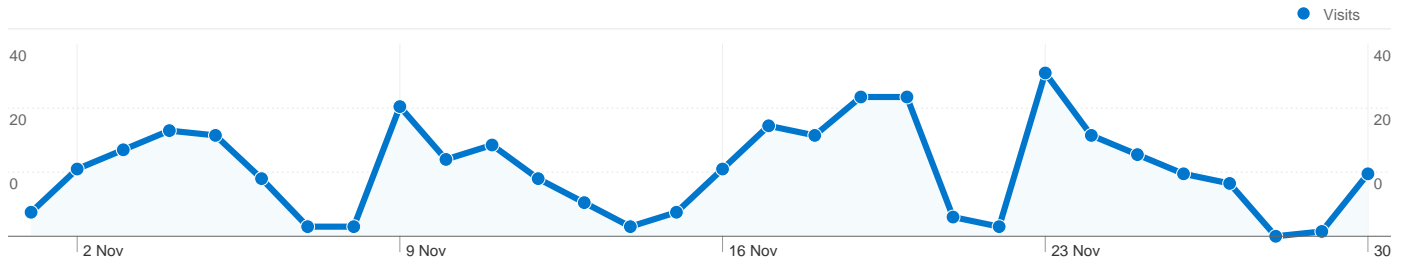

Site Usage

416 Visits

33.17% Bounce Rate

3,807 Page Views

00:07:25 Avg. Time on Site

9.15 Pages/Visit

52.64% % New Visits

Visitors Overview

416 Visits

245 Absolute Unique Visitors

3,807 Page Views

9.15 Average Page Views

00:07:25 Time on Site

33.17% Bounce Rate

52.64% New Visits

Technical Profile

All traffic sources sent a total of 416 visits

-  28.61% Direct Traffic
-  14.42% Referring Sites
-  56.97% Search Engines

- Search Engines
237.00 (56.97%)
- Direct Traffic
119.00 (28.61%)
- Referring Sites
60.00 (14.42%)

Country/Territory	Visits	Pages/Visit	Avg. Time on Site	% New Visits	Bounce Rate
United Kingdom	401	9.44	00:07:41	51.37%	31.42%
Ireland	6	1.00	00:00:00	100.00%	100.00%
United States	4	2.50	00:00:18	50.00%	50.00%
(not set)	1	1.00	00:00:00	100.00%	100.00%
Serbia	1	1.00	00:00:00	100.00%	100.00%
Germany	1	1.00	00:00:00	100.00%	100.00%
France	1	1.00	00:00:00	100.00%	100.00%
Poland	1	2.00	00:00:17	100.00%	0.00%