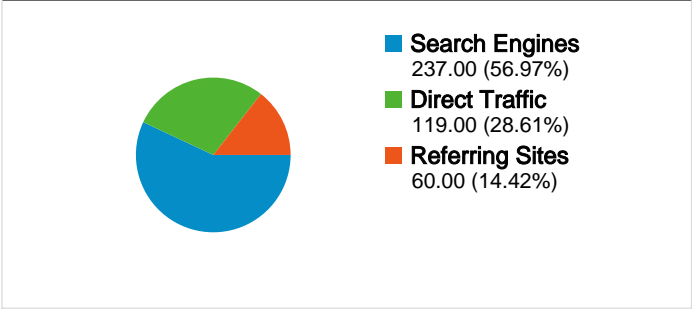

Traffic Sources Overview

Content Overview

Pages	Page Views	% Page Views
/nearest-centre	267	7.01%
/	209	5.49%
/organisation/sure-start-	146	3.84%
/news	65	1.71%
/node/add	65	1.71%