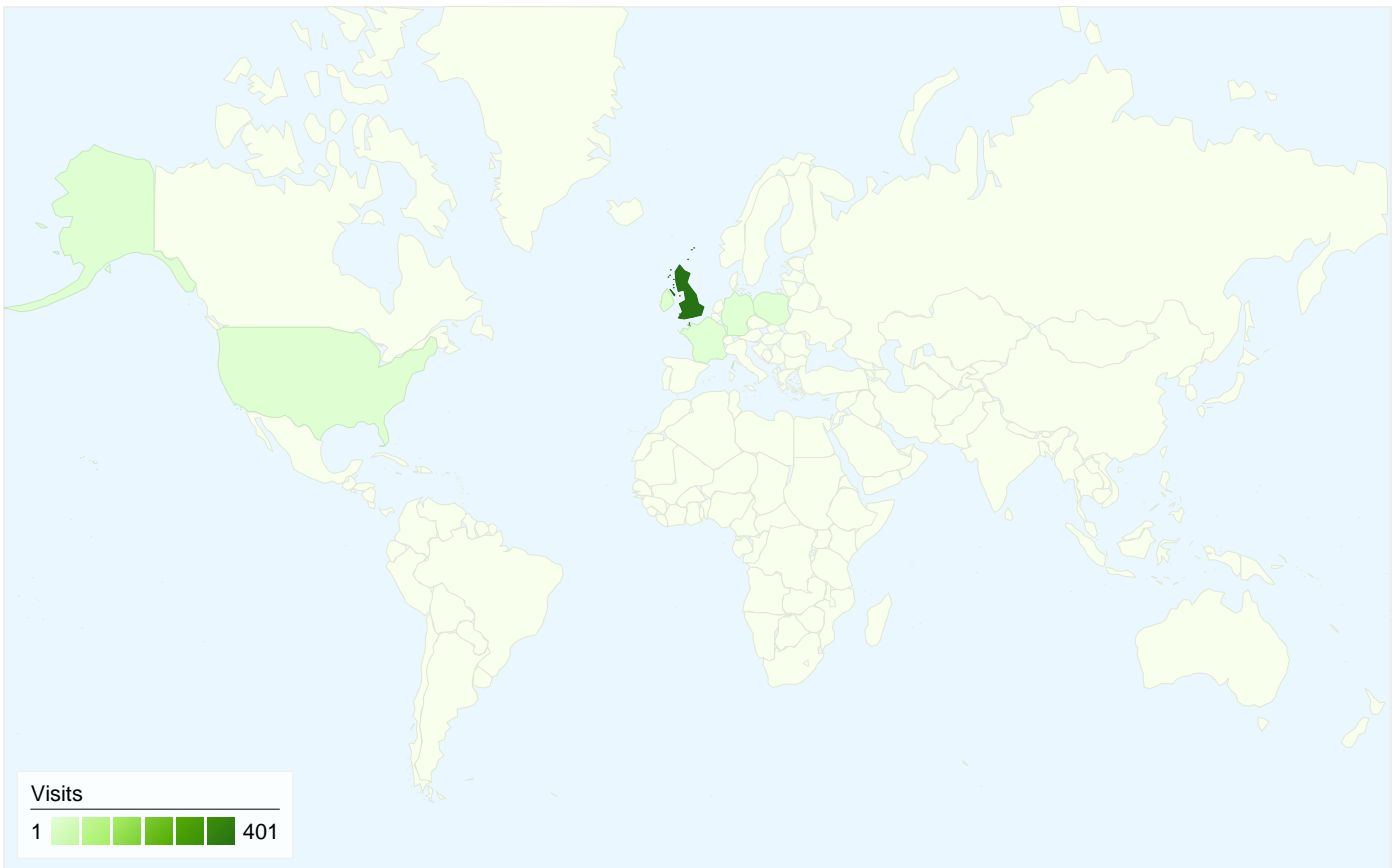

All traffic sources sent a total of 416 visits

-  28.61% Direct Traffic
-  14.42% Referring Sites
-  56.97% Search Engines

- Search Engines
237.00 (56.97%)
- Direct Traffic
119.00 (28.61%)
- Referring Sites
60.00 (14.42%)

Keywords	Visits	% visits
bnlcp	49	20.68%
berkshire neighbourhood	5	2.11%
bracknell mencap	5	2.11%
sure start berkshire	5	2.11%
mencap bracknell	3	1.27%

416 visits came from 8 countries/territories

Site Usage

Country/Territory	Visits	Pages/Visit	Avg. Time on Site	% New Visits	Bounce Rate
United Kingdom	401	9.44	00:07:41	51.37%	31.42%
Ireland	6	1.00	00:00:00	100.00%	100.00%
United States	4	2.50	00:00:18	50.00%	50.00%
(not set)	1	1.00	00:00:00	100.00%	100.00%
Serbia	1	1.00	00:00:00	100.00%	100.00%
Germany	1	1.00	00:00:00	100.00%	100.00%
France	1	1.00	00:00:00	100.00%	100.00%
Poland	1	2.00	00:00:17	100.00%	0.00%