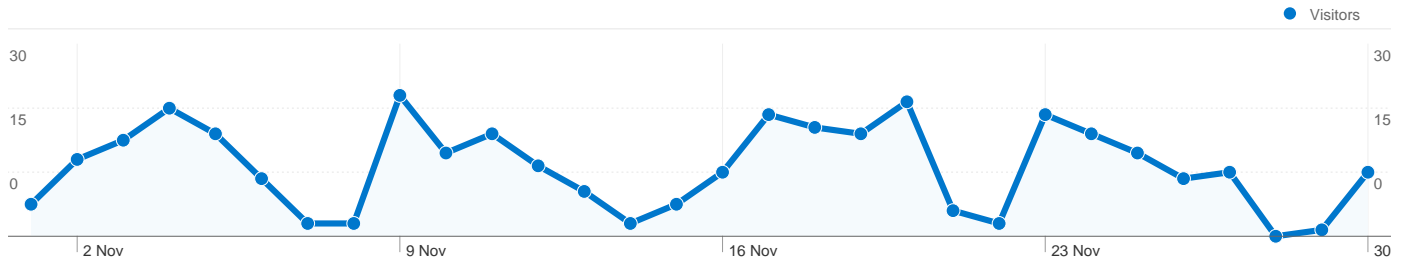

245 people visited this site

416 Visits

245 Absolute Unique Visitors

3,807 Page Views

9.15 Average Page Views

00:07:25 Time on Site

33.17% Bounce Rate

52.64% New Visits

Technical Profile

Browser	Visits	% visits	Connection Speed	Visits	% visits
Internet Explorer	231	55.53%	DSL	206	49.52%
Firefox	162	38.94%	Unknown	93	22.36%
Chrome	11	2.64%	Cable	80	19.23%
Safari	6	1.44%	T1	21	5.05%
Mozilla	6	1.44%	Dialup	14	3.37%