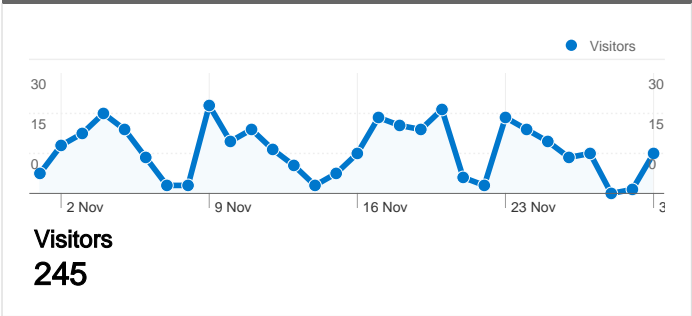

Site Usage

416 Visits

33.17% Bounce Rate

3,807 Page Views

00:07:25 Avg. Time on Site

9.15 Pages/Visit

52.64% % New Visits

Visitors Overview

416 Visits

245 Absolute Unique Visitors

3,807 Page Views

9.15 Average Page Views

00:07:25 Time on Site

33.17% Bounce Rate

52.64% New Visits

Technical Profile

Country/Territory	Visits	Pages/Visit	Avg. Time on Site	% New Visits	Bounce Rate
United Kingdom	401	9.44	00:07:41	51.37%	31.42%
Ireland	6	1.00	00:00:00	100.00%	100.00%
United States	4	2.50	00:00:18	50.00%	50.00%
(not set)	1	1.00	00:00:00	100.00%	100.00%
Serbia	1	1.00	00:00:00	100.00%	100.00%
Germany	1	1.00	00:00:00	100.00%	100.00%
France	1	1.00	00:00:00	100.00%	100.00%
Poland	1	2.00	00:00:17	100.00%	0.00%

1 - 8 of 8

Pages on this site were viewed a total of 3,807 times

 **3,807** Page Views

 **2,514** Unique Views

 **33.17%** Bounce Rate

Top Content

Pages	Page Views	% Page Views
/nearest-centre	267	7.01%
/	209	5.49%
/organisation/sure-start-childrens-centre	146	3.84%
/news	65	1.71%
/node/add	65	1.71%