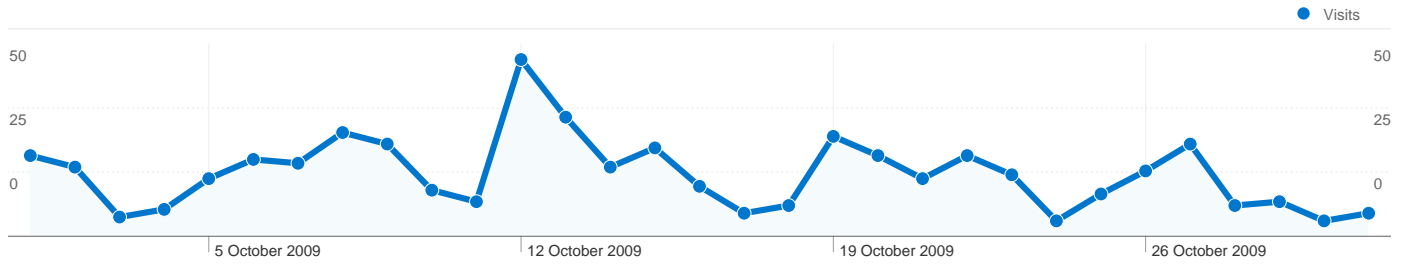

Site Usage

504 Visits
51.19% Bounce Rate

2,671 Page Views
00:03:16 Avg. Time on Site

5.30 Pages/Visit
70.63% % New Visits

Visitors Overview

Map Overlay world

Traffic Sources Overview

Content Overview

2,671 Page Views

5.30 Average Page Views

00:03:16 Time on Site

51.19% Bounce Rate

70.63% New Visits

Technical Profile

Browser	Visits	% visits	Connection Speed	Visits	% visits
Internet Explorer	319	63.29%	DSL	223	44.25%
Firefox	138	27.38%	Unknown	131	25.99%
Safari	23	4.56%	Cable	84	16.67%
Chrome	14	2.78%	T1	43	8.53%
Mozilla	8	1.59%	Dialup	19	3.77%

All traffic sources sent a total of 504 visits

-  **25.99%** Direct Traffic
-  **16.47%** Referring Sites
-  **57.54%** Search Engines

- **Search Engines**
290.00 (57.54%)
- **Direct Traffic**
131.00 (25.99%)
- **Referring Sites**
83.00 (16.47%)

504 visits came from 14 countries/territories

Site Usage

Country/Territory	Visits	Pages/Visit	Avg. Time on Site	% New Visits	Bounce Rate
United Kingdom	470	5.51	00:03:26	69.36%	49.57%
Ireland	8	1.00	00:00:00	100.00%	100.00%
United States	7	1.00	00:00:00	85.71%	100.00%
(not set)	4	1.25	00:00:06	100.00%	75.00%
India	4	1.00	00:00:00	100.00%	100.00%
New Zealand	2	3.00	00:01:03	50.00%	50.00%
Germany	2	6.00	00:01:38	50.00%	50.00%
Pakistan	1	5.00	00:07:38	100.00%	0.00%
France	1	4.00	00:00:48	0.00%	0.00%
Cyprus	1	2.00	00:00:10	100.00%	0.00%