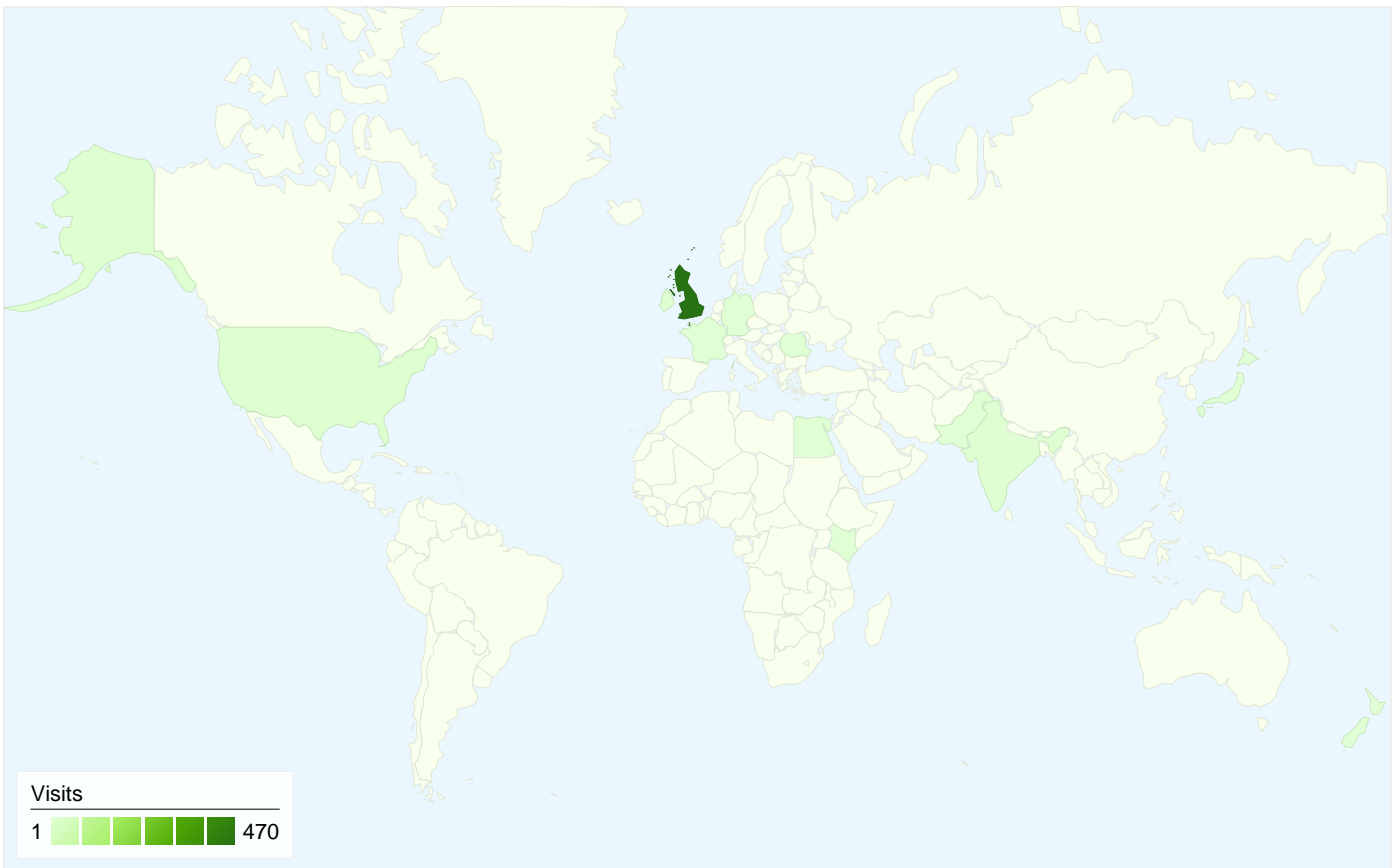

All traffic sources sent a total of 504 visits

-  **25.99%** Direct Traffic
-  **16.47%** Referring Sites
-  **57.54%** Search Engines

- **Search Engines**
290.00 (57.54%)
- **Direct Traffic**
131.00 (25.99%)
- **Referring Sites**
83.00 (16.47%)

504 visits came from 14 countries/territories

Site Usage

Country/Territory	Visits	Pages/Visit	Avg. Time on Site	% New Visits	Bounce Rate
United Kingdom	470	5.51	00:03:26	69.36%	49.57%
Ireland	8	1.00	00:00:00	100.00%	100.00%
United States	7	1.00	00:00:00	85.71%	100.00%
(not set)	4	1.25	00:00:06	100.00%	75.00%
India	4	1.00	00:00:00	100.00%	100.00%
New Zealand	2	3.00	00:01:03	50.00%	50.00%
Germany	2	6.00	00:01:38	50.00%	50.00%
Pakistan	1	5.00	00:07:38	100.00%	0.00%
France	1	4.00	00:00:48	0.00%	0.00%
Cyprus	1	2.00	00:00:10	100.00%	0.00%