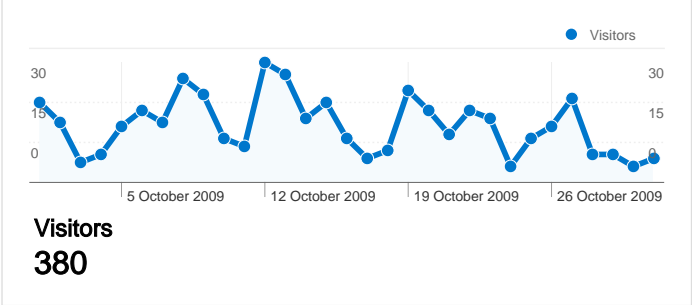

Site Usage

504 Visits
51.19% Bounce Rate

2,671 Page Views
00:03:16 Avg. Time on Site

5.30 Pages/Visit
70.63% % New Visits

Visitors Overview

Map Overlay world

Traffic Sources Overview

Content Overview

All traffic sources sent a total of 504 visits

-  **25.99%** Direct Traffic
-  **16.47%** Referring Sites
-  **57.54%** Search Engines

- **Search Engines**
290.00 (57.54%)
- **Direct Traffic**
131.00 (25.99%)
- **Referring Sites**
83.00 (16.47%)

504 visits came from 14 countries/territories

Site Usage

Country/Territory	Visits	Pages/Visit	Avg. Time on Site	% New Visits	Bounce Rate
United Kingdom	470	5.51	00:03:26	69.36%	49.57%
Ireland	8	1.00	00:00:00	100.00%	100.00%
United States	7	1.00	00:00:00	85.71%	100.00%
(not set)	4	1.25	00:00:06	100.00%	75.00%
India	4	1.00	00:00:00	100.00%	100.00%
New Zealand	2	3.00	00:01:03	50.00%	50.00%
Germany	2	6.00	00:01:38	50.00%	50.00%
Pakistan	1	5.00	00:07:38	100.00%	0.00%
France	1	4.00	00:00:48	0.00%	0.00%
Cyprus	1	2.00	00:00:10	100.00%	0.00%

1 - 10 of 14

Pages on this site were viewed a total of 2,671 times

 2,671 Page Views

 1,822 Unique Views

 51.19% Bounce Rate

Top Content

Pages	Page Views	% Page Views
/	211	7.90%
/nearest-centre	87	3.26%
/projects	85	3.18%
/project/berkshire-digital-learning-champions-transformation-	82	3.07%
/home	75	2.81%