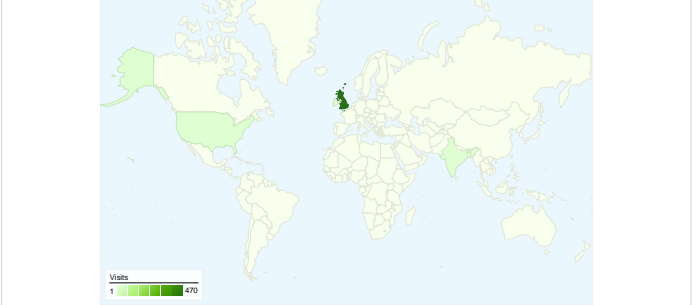

Site Usage

504 Visits
51.19% Bounce Rate

2,671 Page Views
00:03:16 Avg. Time on Site

5.30 Pages/Visit
70.63% % New Visits

Visitors Overview

Map Overlay world

Traffic Sources Overview

Content Overview

Pages	Page Views	% Page Views
/	211	7.90%
/nearest-centre	87	3.26%
/projects	85	3.18%
/project/berkshire-digital-	82	3.07%
/home	75	2.81%

380 people visited this site

504 Visits

380 Absolute Unique Visitors

All traffic sources sent a total of 504 visits

-  **25.99%** Direct Traffic
-  **16.47%** Referring Sites
-  **57.54%** Search Engines

- **Search Engines**
290.00 (57.54%)
- **Direct Traffic**
131.00 (25.99%)
- **Referring Sites**
83.00 (16.47%)

504 visits came from 14 countries/territories

Site Usage

Country/Territory	Visits	Pages/Visit	Avg. Time on Site	% New Visits	Bounce Rate
United Kingdom	470	5.51	00:03:26	69.36%	49.57%
Ireland	8	1.00	00:00:00	100.00%	100.00%
United States	7	1.00	00:00:00	85.71%	100.00%
(not set)	4	1.25	00:00:06	100.00%	75.00%
India	4	1.00	00:00:00	100.00%	100.00%
New Zealand	2	3.00	00:01:03	50.00%	50.00%
Germany	2	6.00	00:01:38	50.00%	50.00%
Pakistan	1	5.00	00:07:38	100.00%	0.00%
France	1	4.00	00:00:48	0.00%	0.00%
Cyprus	1	2.00	00:00:10	100.00%	0.00%