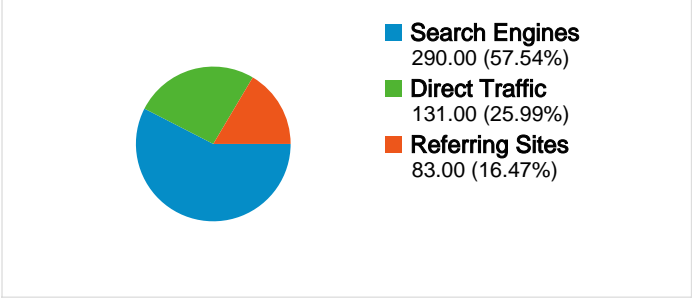

Site Usage

504 Visits
51.19% Bounce Rate

2,671 Page Views
00:03:16 Avg. Time on Site

5.30 Pages/Visit
70.63% % New Visits

Visitors Overview

Map Overlay world

Traffic Sources Overview

Content Overview

Pages	Page Views	% Page Views
/	211	7.90%
/nearest-centre	87	3.26%
/projects	85	3.18%
/project/berkshire-digital-	82	3.07%
/home	75	2.81%

380 people visited this site

504 Visits

380 Absolute Unique Visitors

All traffic sources sent a total of 504 visits

-  **25.99%** Direct Traffic
-  **16.47%** Referring Sites
-  **57.54%** Search Engines

- **Search Engines**
290.00 (57.54%)
- **Direct Traffic**
131.00 (25.99%)
- **Referring Sites**
83.00 (16.47%)

504 visits came from 14 countries/territories

Site Usage

Country/Territory	Visits	Pages/Visit	Avg. Time on Site	% New Visits	Bounce Rate
United Kingdom	470	5.51	00:03:26	69.36%	49.57%
Ireland	8	1.00	00:00:00	100.00%	100.00%
United States	7	1.00	00:00:00	85.71%	100.00%
(not set)	4	1.25	00:00:06	100.00%	75.00%
India	4	1.00	00:00:00	100.00%	100.00%
New Zealand	2	3.00	00:01:03	50.00%	50.00%
Germany	2	6.00	00:01:38	50.00%	50.00%
Pakistan	1	5.00	00:07:38	100.00%	0.00%
France	1	4.00	00:00:48	0.00%	0.00%
Cyprus	1	2.00	00:00:10	100.00%	0.00%