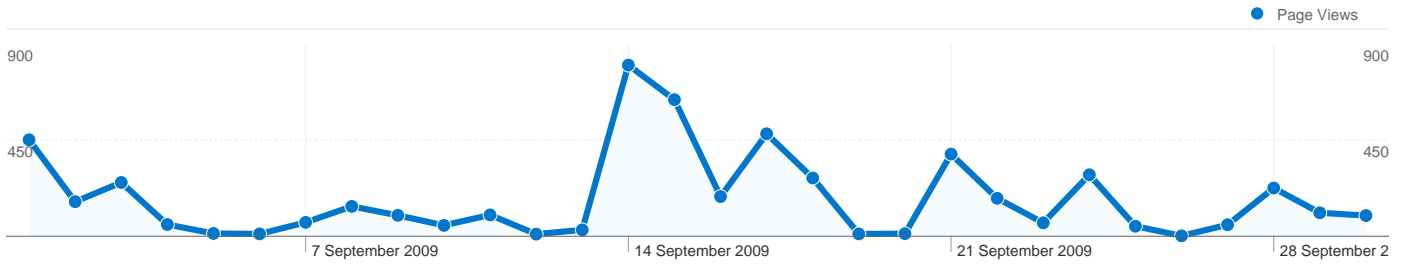

Pages on this site were viewed a total of 5,293 times

5,293 Page Views

3,231 Unique Views

44.43% Bounce Rate

Top Content

Pages	Page Views	% Page Views
/node/add	356	6.73%
/	241	4.55%
/node/add/centre	219	4.14%
/node/add/organisation	162	3.06%
/join-us-log	105	1.98%