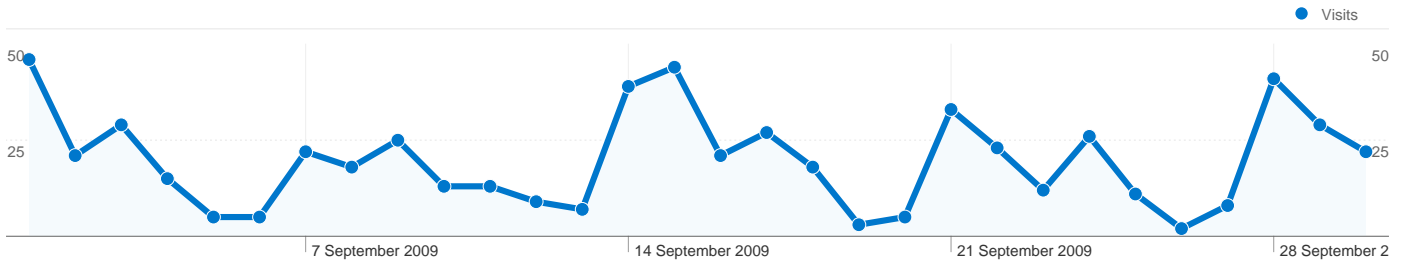

All traffic sources sent a total of 592 visits

- 26.86% Direct Traffic
- 5.41% Referring Sites
- 67.74% Search Engines

- Search Engines
  401.00 (67.74%)
- Direct Traffic
  159.00 (26.86%)
- Referring Sites
  32.00 (5.41%)

Top Traffic Sources

Sources	Visits	% visits
google (organic)	379	64.02%
(direct) ((none))	159	26.86%
aol (organic)	5	0.84%
ask (organic)	5	0.84%
swb.oxfordinspire.co.uk	5	0.84%

Keywords	Visits	% visits
bnlcp	42	10.47%
a4e bracknell	6	1.50%
job centre slough	6	1.50%
berkshire neighbourhood	5	1.25%
sure start bracknell	5	1.25%