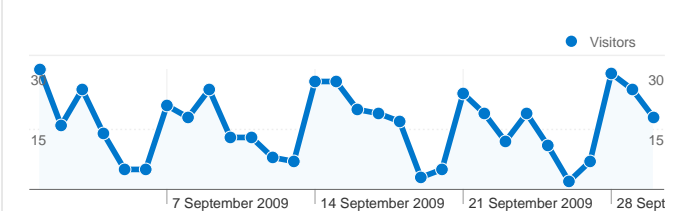

Site Usage

592 Visits

44.43% Bounce Rate

5,293 Page Views

00:06:24 Avg. Time on Site

8.94 Pages/Visit

69.09% % New Visits

Visitors Overview

421 people visited this site

592 Visits

421 Absolute Unique Visitors

5,293 Page Views

8.94 Average Page Views

00:06:24 Time on Site

44.43% Bounce Rate

69.09% New Visits

592 visits came from 16 countries/territories

Site Usage

Visits	Pages/Visit	Avg. Time on Site	% New Visits	Bounce Rate	
592 % of Site Total: 100.00%	8.94 Site Avg: 8.94 (0.00%)	00:06:24 Site Avg: 00:06:24 (0.00%)	69.09% Site Avg: 69.09% (0.00%)	44.43% Site Avg: 44.43% (0.00%)	
Country/Territory	Visits	Pages/Visit	Avg. Time on Site	% New Visits	Bounce Rate
United Kingdom	565	9.27	00:06:34	67.61%	43.01%
Ireland	5	1.00	00:00:00	100.00%	100.00%
(not set)	5	1.80	00:06:31	100.00%	60.00%
Spain	3	3.67	00:10:00	100.00%	33.33%
Germany	2	1.00	00:00:00	100.00%	100.00%
Ivory Coast	2	1.00	00:00:00	100.00%	100.00%
United States	1	1.00	00:00:00	100.00%	100.00%
Nigeria	1	1.00	00:00:00	100.00%	100.00%
Isle of Man	1	1.00	00:00:00	100.00%	100.00%
Pakistan	1	2.00	00:00:08	100.00%	0.00%

1 - 10 of 16

Pages on this site were viewed a total of 5,293 times

 **5,293** Page Views

 **3,231** Unique Views

 **44.43%** Bounce Rate

Top Content

Pages	Page Views	% Page Views
/node/add	356	6.73%
/	241	4.55%
/node/add/centre	219	4.14%
/node/add/organisation	162	3.06%
/join-us-log	105	1.98%