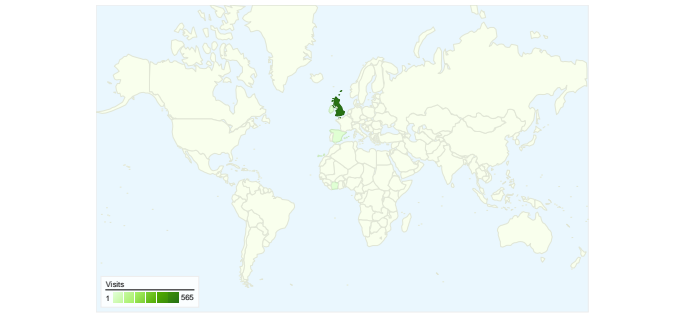

Site Usage

592 Visits

44.43% Bounce Rate

5,293 Page Views

00:06:24 Avg. Time on Site

8.94 Pages/Visit

69.09% % New Visits

Visitors Overview

Visitors
421

Map Overlay world

Traffic Sources Overview

- **Search Engines**
401.00 (67.74%)
- **Direct Traffic**
159.00 (26.86%)
- **Referring Sites**
32.00 (5.41%)

Content Overview

Pages	Page Views	% Page Views
/node/add	356	6.73%
/	241	4.55%
/node/add/centre	219	4.14%
/node/add/organisation	162	3.06%
/join-us-log	105	1.98%

All traffic sources sent a total of 592 visits

-  26.86% Direct Traffic
-  5.41% Referring Sites
-  67.74% Search Engines

- Search Engines
401.00 (67.74%)
- Direct Traffic
159.00 (26.86%)
- Referring Sites
32.00 (5.41%)

592 visits came from 16 countries/territories

Site Usage

Visits	Pages/Visit	Avg. Time on Site	% New Visits	Bounce Rate	
592 % of Site Total: 100.00%	8.94 Site Avg: 8.94 (0.00%)	00:06:24 Site Avg: 00:06:24 (0.00%)	69.09% Site Avg: 69.09% (0.00%)	44.43% Site Avg: 44.43% (0.00%)	
Country/Territory	Visits	Pages/Visit	Avg. Time on Site	% New Visits	Bounce Rate
United Kingdom	565	9.27	00:06:34	67.61%	43.01%
Ireland	5	1.00	00:00:00	100.00%	100.00%
(not set)	5	1.80	00:06:31	100.00%	60.00%
Spain	3	3.67	00:10:00	100.00%	33.33%
Germany	2	1.00	00:00:00	100.00%	100.00%
Ivory Coast	2	1.00	00:00:00	100.00%	100.00%
United States	1	1.00	00:00:00	100.00%	100.00%
Nigeria	1	1.00	00:00:00	100.00%	100.00%
Isle of Man	1	1.00	00:00:00	100.00%	100.00%
Pakistan	1	2.00	00:00:08	100.00%	0.00%