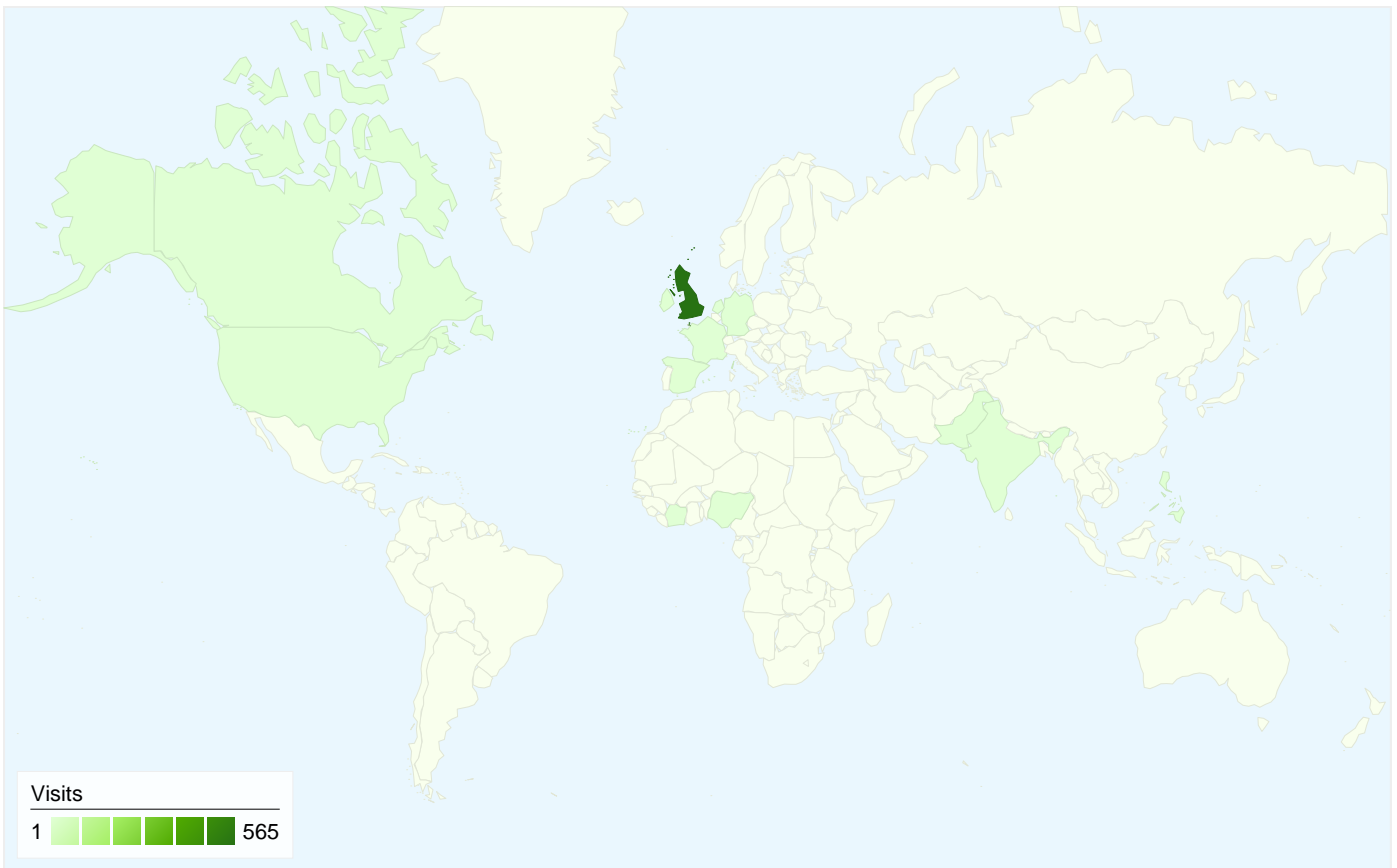

Visitors
421

Map Overlay world

Traffic Sources Overview

- **Search Engines**
401.00 (67.74%)
- **Direct Traffic**
159.00 (26.86%)
- **Referring Sites**
32.00 (5.41%)

Content Overview

Pages	Page Views	% Page Views
/node/add	356	6.73%
/	241	4.55%
/node/add/centre	219	4.14%
/node/add/organisation	162	3.06%
/join-us-log	105	1.98%

All traffic sources sent a total of 592 visits

-  26.86% Direct Traffic
-  5.41% Referring Sites
-  67.74% Search Engines

- Search Engines
401.00 (67.74%)
- Direct Traffic
159.00 (26.86%)
- Referring Sites
32.00 (5.41%)

Top Traffic Sources

Sources	Visits	% visits
google (organic)	379	64.02%
(direct) ((none))	159	26.86%
aol (organic)	5	0.84%
ask (organic)	5	0.84%
swb.oxfordinspire.co.uk	5	0.84%

Keywords	Visits	% visits
bnlcp	42	10.47%
a4e bracknell	6	1.50%
job centre slough	6	1.50%
berkshire neighbourhood	5	1.25%
sure start bracknell	5	1.25%

592 visits came from 16 countries/territories

Site Usage

Visits	Pages/Visit	Avg. Time on Site	% New Visits	Bounce Rate	
592 % of Site Total: 100.00%	8.94 Site Avg: 8.94 (0.00%)	00:06:24 Site Avg: 00:06:24 (0.00%)	69.09% Site Avg: 69.09% (0.00%)	44.43% Site Avg: 44.43% (0.00%)	
Country/Territory	Visits	Pages/Visit	Avg. Time on Site	% New Visits	Bounce Rate
United Kingdom	565	9.27	00:06:34	67.61%	43.01%
Ireland	5	1.00	00:00:00	100.00%	100.00%
(not set)	5	1.80	00:06:31	100.00%	60.00%
Spain	3	3.67	00:10:00	100.00%	33.33%
Germany	2	1.00	00:00:00	100.00%	100.00%
Ivory Coast	2	1.00	00:00:00	100.00%	100.00%
United States	1	1.00	00:00:00	100.00%	100.00%
Nigeria	1	1.00	00:00:00	100.00%	100.00%
Isle of Man	1	1.00	00:00:00	100.00%	100.00%
Pakistan	1	2.00	00:00:08	100.00%	0.00%