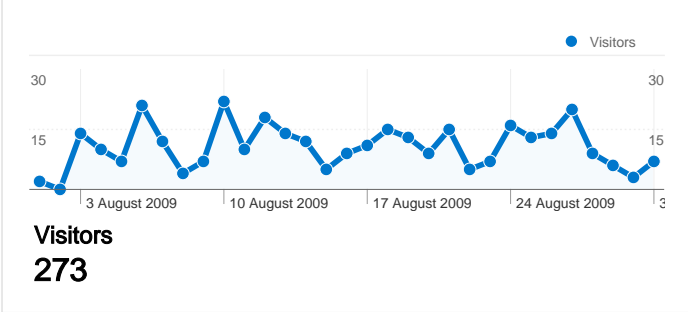

**Site Usage**

**411 Visits**

**55.23% Bounce Rate**

**2,474 Page Views**

**00:03:42 Avg. Time on Site**

**6.02 Pages/Visit**

**64.96% % New Visits**

**Visitors Overview**

## 273 people visited this site

411 Visits

273 Absolute Unique Visitors

2,474 Page Views

6.02 Average Page Views

00:03:42 Time on Site

55.23% Bounce Rate

64.96% New Visits

**411 visits came from 14 countries/territories**

Site Usage

Country/Territory	Visits	Pages/Visit	Avg. Time on Site	% New Visits	Bounce Rate
United Kingdom	377	6.31	00:03:53	63.93%	54.11%
Poland	9	7.33	00:06:23	11.11%	11.11%
Ireland	7	1.00	00:00:00	100.00%	100.00%
United States	4	1.00	00:00:00	100.00%	100.00%
Canada	3	2.33	00:00:08	100.00%	66.67%
Australia	2	1.50	00:00:10	100.00%	50.00%
India	2	1.00	00:00:00	100.00%	100.00%
Fiji	1	1.00	00:00:00	100.00%	100.00%
Hungary	1	2.00	00:00:10	100.00%	0.00%
New Zealand	1	1.00	00:00:00	100.00%	100.00%

1 - 10 of 14

Pages on this site were viewed a total of 2,474 times

2,474 Page Views

1,558 Unique Views

55.23% Bounce Rate