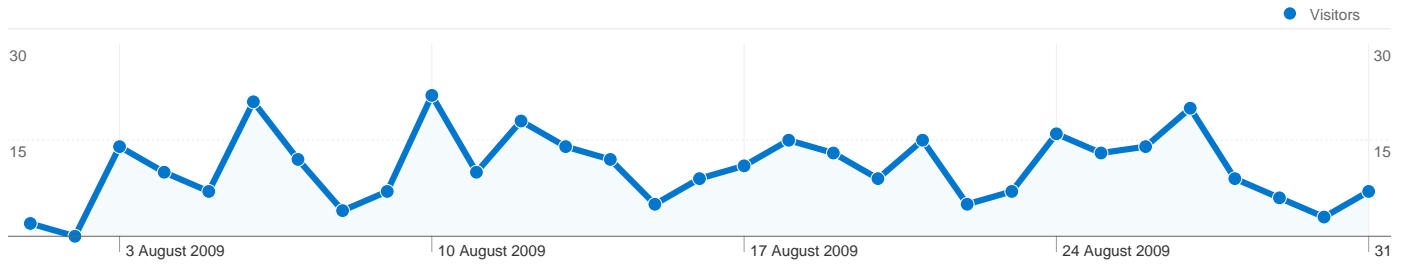

**Site Usage**

**411 Visits**

**55.23% Bounce Rate**

**2,474 Page Views**

**00:03:42 Avg. Time on Site**

**6.02 Pages/Visit**

**64.96% % New Visits**

**Visitors Overview**

## 273 people visited this site

411 Visits

273 Absolute Unique Visitors

2,474 Page Views

6.02 Average Page Views

00:03:42 Time on Site

55.23% Bounce Rate

64.96% New Visits

**411 visits came from 14 countries/territories**

Site Usage

Country/Territory	Visits	Pages/Visit	Avg. Time on Site	% New Visits	Bounce Rate
United Kingdom	377	6.31	00:03:53	63.93%	54.11%
Poland	9	7.33	00:06:23	11.11%	11.11%
Ireland	7	1.00	00:00:00	100.00%	100.00%
United States	4	1.00	00:00:00	100.00%	100.00%
Canada	3	2.33	00:00:08	100.00%	66.67%
Australia	2	1.50	00:00:10	100.00%	50.00%
India	2	1.00	00:00:00	100.00%	100.00%
Fiji	1	1.00	00:00:00	100.00%	100.00%
Hungary	1	2.00	00:00:10	100.00%	0.00%
New Zealand	1	1.00	00:00:00	100.00%	100.00%

1 - 10 of 14

Pages on this site were viewed a total of 2,474 times

2,474 Page Views

1,558 Unique Views

55.23% Bounce Rate