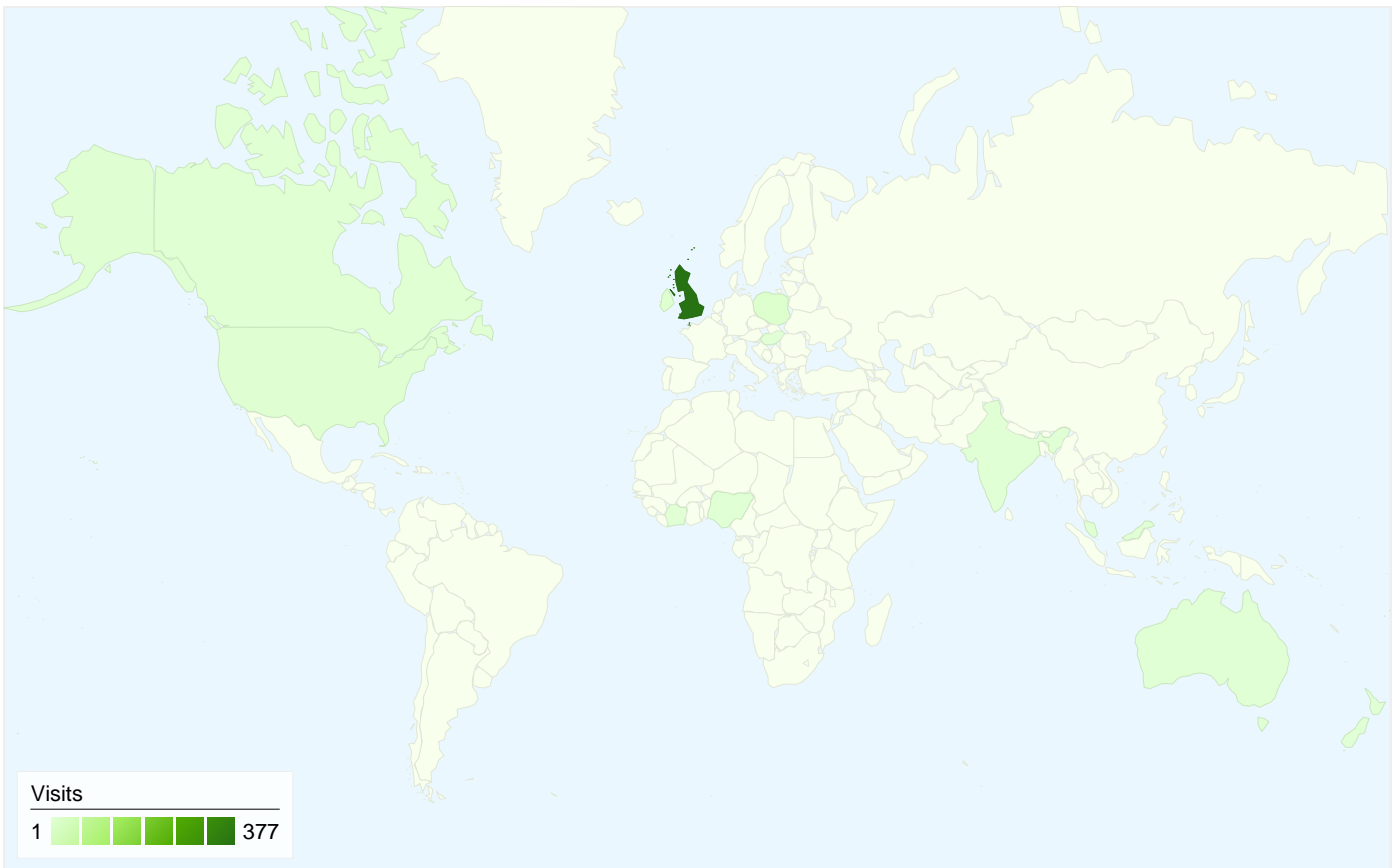

All traffic sources sent a total of 411 visits

-  42.34% Direct Traffic
-  3.65% Referring Sites
-  54.01% Search Engines

- Search Engines  
222.00 (54.01%)
- Direct Traffic  
174.00 (42.34%)
- Referring Sites  
15.00 (3.65%)

**411 visits came from 14 countries/territories**

Site Usage

Country/Territory	Visits	Pages/Visit	Avg. Time on Site	% New Visits	Bounce Rate
United Kingdom	377	6.31	00:03:53	63.93%	54.11%
Poland	9	7.33	00:06:23	11.11%	11.11%
Ireland	7	1.00	00:00:00	100.00%	100.00%
United States	4	1.00	00:00:00	100.00%	100.00%
Canada	3	2.33	00:00:08	100.00%	66.67%
Australia	2	1.50	00:00:10	100.00%	50.00%
India	2	1.00	00:00:00	100.00%	100.00%
Fiji	1	1.00	00:00:00	100.00%	100.00%
Hungary	1	2.00	00:00:10	100.00%	0.00%
New Zealand	1	1.00	00:00:00	100.00%	100.00%