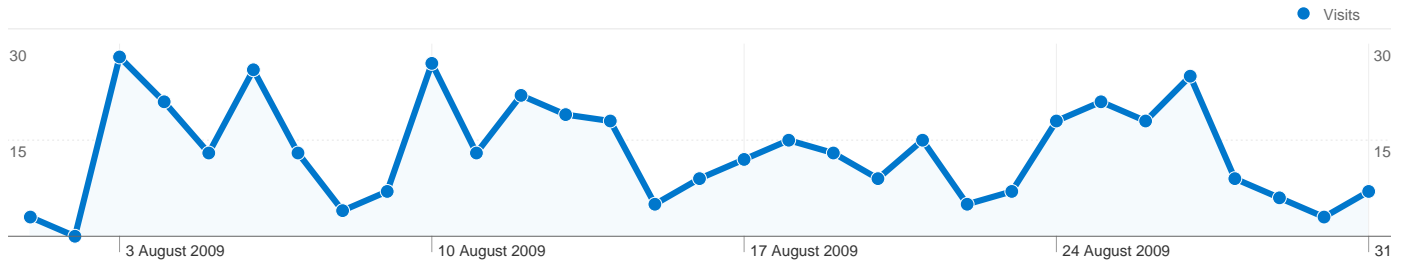

**Site Usage**

**411 Visits**

**55.23% Bounce Rate**

**2,474 Page Views**

**00:03:42 Avg. Time on Site**

**6.02 Pages/Visit**

**64.96% % New Visits**

**Visitors Overview**

## 273 people visited this site

411 Visits

273 Absolute Unique Visitors

2,474 Page Views

6.02 Average Page Views

00:03:42 Time on Site

55.23% Bounce Rate

64.96% New Visits

All traffic sources sent a total of 411 visits

-  42.34% Direct Traffic
-  3.65% Referring Sites
-  54.01% Search Engines

- Search Engines  
222.00 (54.01%)
- Direct Traffic  
174.00 (42.34%)
- Referring Sites  
15.00 (3.65%)

**411 visits came from 14 countries/territories**

Site Usage

Country/Territory	Visits	Pages/Visit	Avg. Time on Site	% New Visits	Bounce Rate
United Kingdom	377	6.31	00:03:53	63.93%	54.11%
Poland	9	7.33	00:06:23	11.11%	11.11%
Ireland	7	1.00	00:00:00	100.00%	100.00%
United States	4	1.00	00:00:00	100.00%	100.00%
Canada	3	2.33	00:00:08	100.00%	66.67%
Australia	2	1.50	00:00:10	100.00%	50.00%
India	2	1.00	00:00:00	100.00%	100.00%
Fiji	1	1.00	00:00:00	100.00%	100.00%
Hungary	1	2.00	00:00:10	100.00%	0.00%
New Zealand	1	1.00	00:00:00	100.00%	100.00%