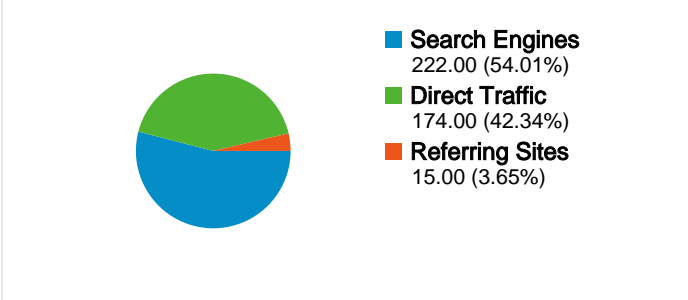

Traffic Sources Overview

Content Overview

Pages	Page Views	% Page Views
/	330	13.34%
/home	90	3.64%
/news	85	3.44%
/nearest-centre	81	3.27%
/admin	71	2.87%