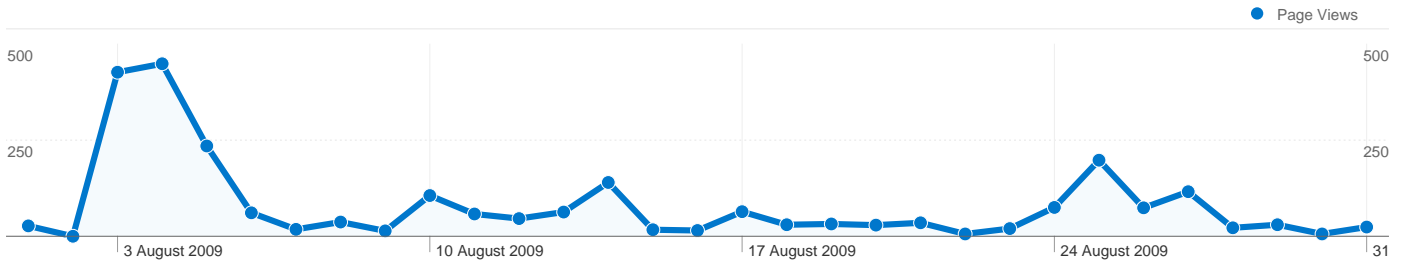

## 273 people visited this site

411 Visits

273 Absolute Unique Visitors

2,474 Page Views

6.02 Average Page Views

00:03:42 Time on Site

55.23% Bounce Rate

64.96% New Visits

## Top Traffic Sources

Sources	Visits	% visits
google (organic)	214	52.07%
(direct) ((none))	174	42.34%
yahoo (organic)	3	0.73%
10.1.1.10 (referral)	2	0.49%
adult-dyslexia-centre.co.uk	2	0.49%

Keywords	Visits	% visits
bnlcp	8	3.60%
a4e reading berkshire	5	2.25%
a4e slough	4	1.80%
dressmaking courses	3	1.35%
a4e bracknell	2	0.90%

**411 visits came from 14 countries/territories**

Site Usage

Country/Territory	Visits	Pages/Visit	Avg. Time on Site	% New Visits	Bounce Rate
United Kingdom	377	6.31	00:03:53	63.93%	54.11%
Poland	9	7.33	00:06:23	11.11%	11.11%
Ireland	7	1.00	00:00:00	100.00%	100.00%
United States	4	1.00	00:00:00	100.00%	100.00%
Canada	3	2.33	00:00:08	100.00%	66.67%
Australia	2	1.50	00:00:10	100.00%	50.00%
India	2	1.00	00:00:00	100.00%	100.00%
Fiji	1	1.00	00:00:00	100.00%	100.00%
Hungary	1	2.00	00:00:10	100.00%	0.00%
New Zealand	1	1.00	00:00:00	100.00%	100.00%

1 - 10 of 14

Pages on this site were viewed a total of 2,474 times

2,474 Page Views

1,558 Unique Views

55.23% Bounce Rate