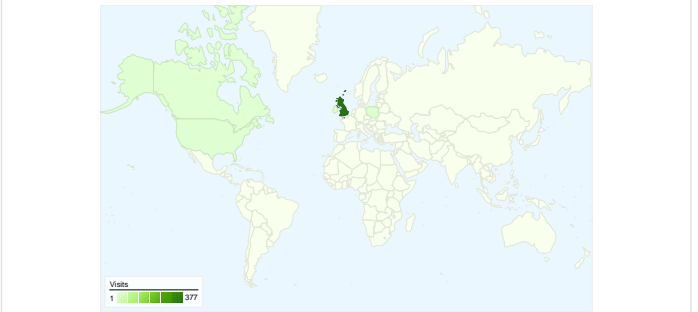

**Site Usage**

**411 Visits**

**55.23% Bounce Rate**

**2,474 Page Views**

**00:03:42 Avg. Time on Site**

**6.02 Pages/Visit**

**64.96% % New Visits**

**Visitors Overview**

**Map Overlay world**

**Traffic Sources Overview**

**Content Overview**

Pages	Page Views	% Page Views
/	330	13.34%
/home	90	3.64%
/news	85	3.44%
/nearest-centre	81	3.27%
/admin	71	2.87%

## 273 people visited this site

411 Visits

273 Absolute Unique Visitors

2,474 Page Views

6.02 Average Page Views

00:03:42 Time on Site

55.23% Bounce Rate

64.96% New Visits

**411 visits came from 14 countries/territories**

Site Usage

Country/Territory	Visits	Pages/Visit	Avg. Time on Site	% New Visits	Bounce Rate
United Kingdom	377	6.31	00:03:53	63.93%	54.11%
Poland	9	7.33	00:06:23	11.11%	11.11%
Ireland	7	1.00	00:00:00	100.00%	100.00%
United States	4	1.00	00:00:00	100.00%	100.00%
Canada	3	2.33	00:00:08	100.00%	66.67%
Australia	2	1.50	00:00:10	100.00%	50.00%
India	2	1.00	00:00:00	100.00%	100.00%
Fiji	1	1.00	00:00:00	100.00%	100.00%
Hungary	1	2.00	00:00:10	100.00%	0.00%
New Zealand	1	1.00	00:00:00	100.00%	100.00%